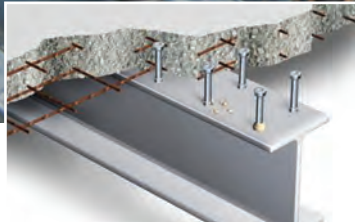

Welcome to the Future...

Introducing for the first time in India, KENT weld studs/Machines & Torches.

- Quick and Easy Installation
- Absence of Drilling or Pilot Hole.
- Welded joint is stronger than the fastener or substrate.
- Pin-Point application
- Single man operation
- Reliable under Static & Dynamic Stress
- Cost Effective